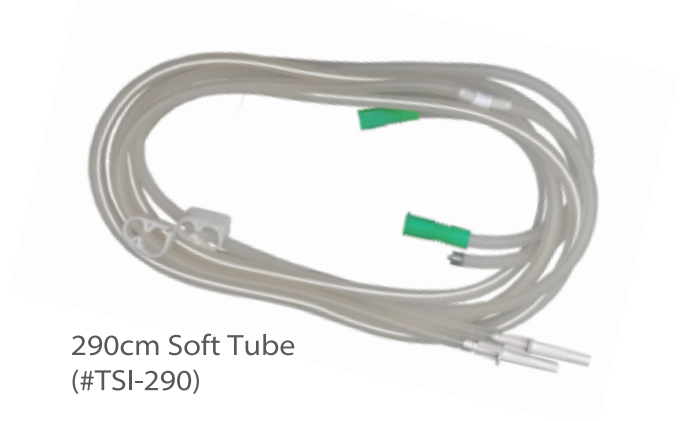

Disposable Suction Irrigation Set

(#TSI-533/ TSI-545)

twsc
Treat Patient As Family

Taiwan Surgical Corporation

☎ +886-3-6588129
✉ sales@twsc.com.tw
🌐 www.twsc.com.tw

(#TSI-533A/ TSI-545A)

Side holes design

No obstruction caused by mass tissue

Patent design to lock & loose the piston (TSI-533A / TSI-545A)

Easy & comfortable control of suction / fluid flow

290cm Soft Tube (#TSI-290)

Product No.	Description	Packaging
TSI-533	5mm x 33cm Stainless Steel Probe, 290cm Soft Tube	1 set / double-packed pouch, 12 sets / carton
TSI-545	5mm x 45cm Stainless Steel Probe, 290cm Soft Tube	1 set / double-packed pouch, 12 sets / carton
TSI-533A	5mm x 33cm Stainless Steel Tube, 290cm Soft Tube (with lock)	1 set / double-packed pouch, 12 sets / carton
TSI-545A	5mm x 45cm Stainless Steel Probe, 290cm Soft Tube (with lock)	1 set / double-packed pouch, 12 sets / carton
TSI-290	290cm Soft Tube	1 set / double-packed pouch, 12 sets / carton