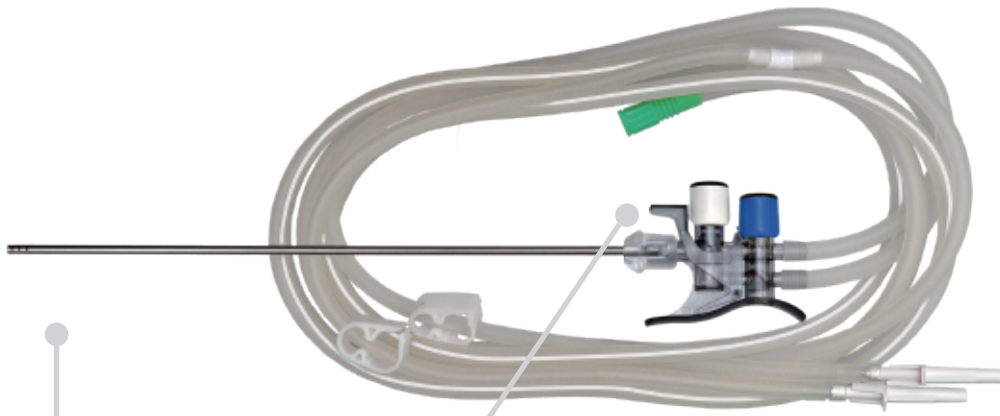

Disposable Suction Irrigation Set

(#TSI-533/ TSI-545)

twsc
Treat Patient As Family

Taiwan Surgical Corporation

☎ +886-3-6588129
✉ sales@twsc.com.tw
🌐 www.twsc.com.tw

(#TSI-533A/ TSI-545A)

Side holes design

No obstruction caused by mass tissue

Patent design to lock & loose the piston (TSI-533A / TSI-545A)

Easy & comfortable control of suction / fluid flow

290cm Soft Tube (#TSI-290)

Product No.	Description	Packaging
TSI-533	5mm x 33cm Stainless Steel Probe, 290cm Soft Tube	1 set / double-packed pouch, 12 sets / carton
TSI-545	5mm x 45cm Stainless Steel Probe, 290cm Soft Tube	1 set / double-packed pouch, 12 sets / carton
TSI-533A	5mm x 33cm Stainless Steel Tube, 290cm Soft Tube (with lock)	1 set / double-packed pouch, 12 sets / carton
TSI-545A	5mm x 45cm Stainless Steel Probe, 290cm Soft Tube (with lock)	1 set / double-packed pouch, 12 sets / carton
TSI-290	290cm Soft Tube	1 set / double-packed pouch, 12 sets / carton